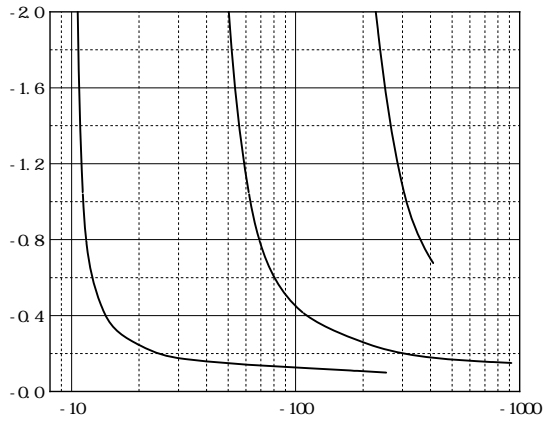

Characteristics