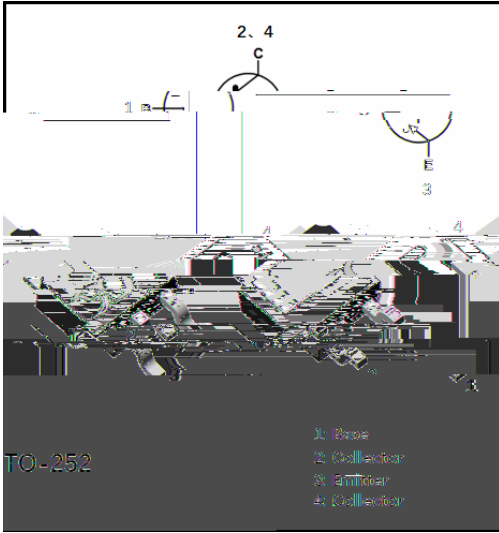

PNP Power Transistor

Features

Applications

Mechanical Data

		W	

MJD42C

Electrical Characteristics

Item	Symbol	Unit	Conditions	Min	Typ	Max

Other Characteristics

Item	Symbol	Unit	Conditions	Min	Typ	Max

Characteristics

MJD42C

MJD42C

Disclaimer
