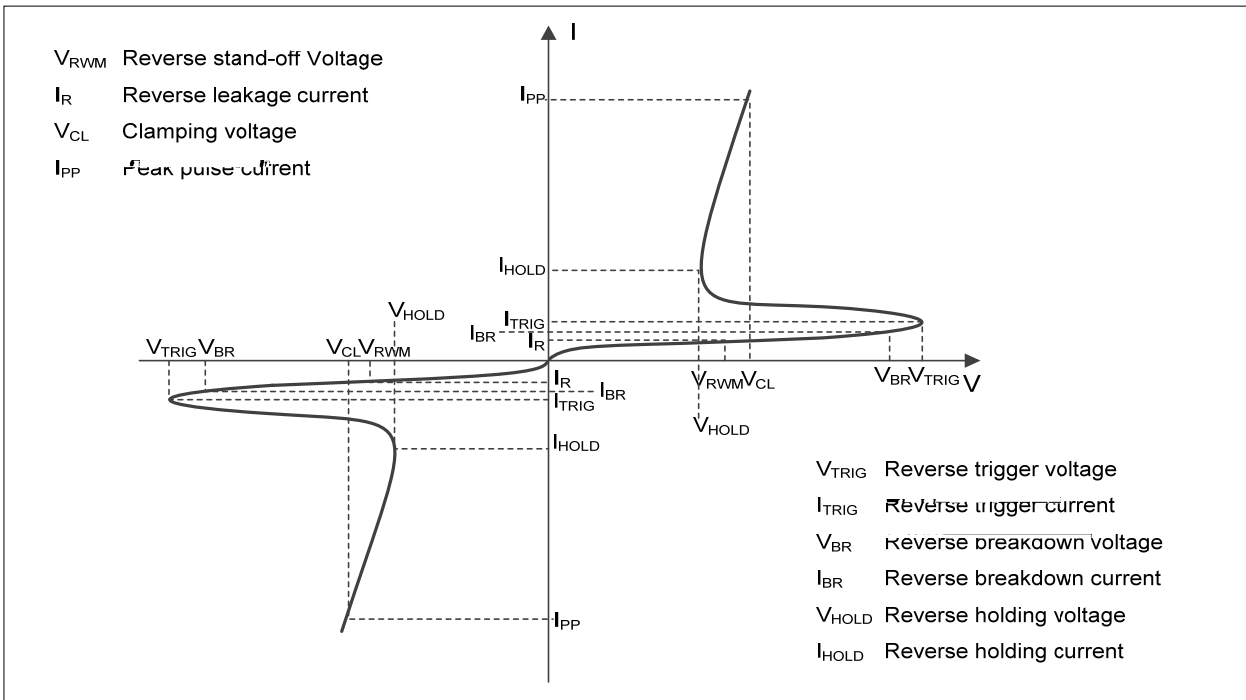

Definitions of electrical characteristics