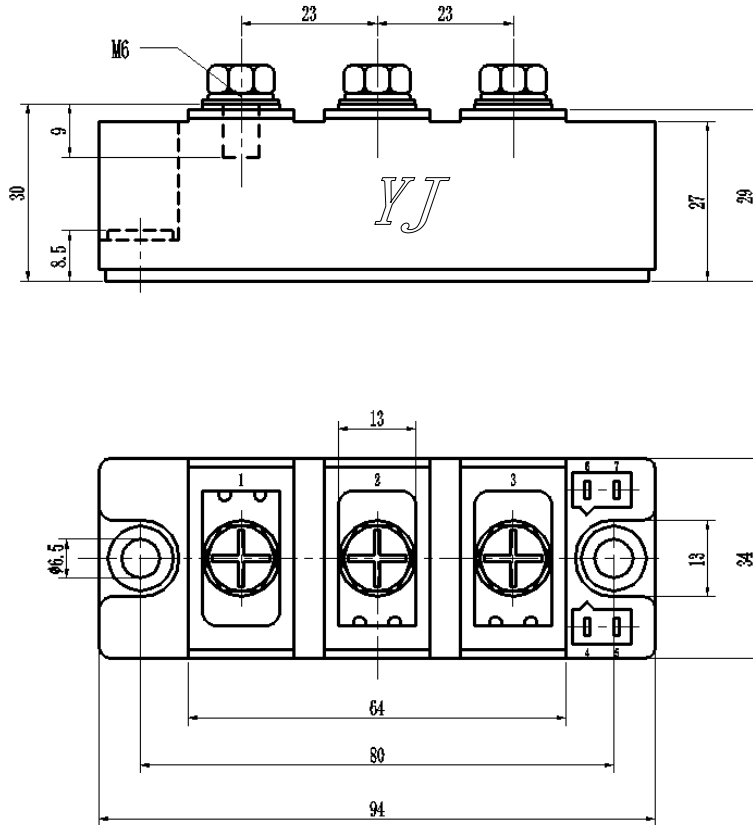

Maximum Ratings

Symbol	Conditions	Values	Units
V_R		600	V

Package Outline Information

CASE: F2

Dimensions in mm