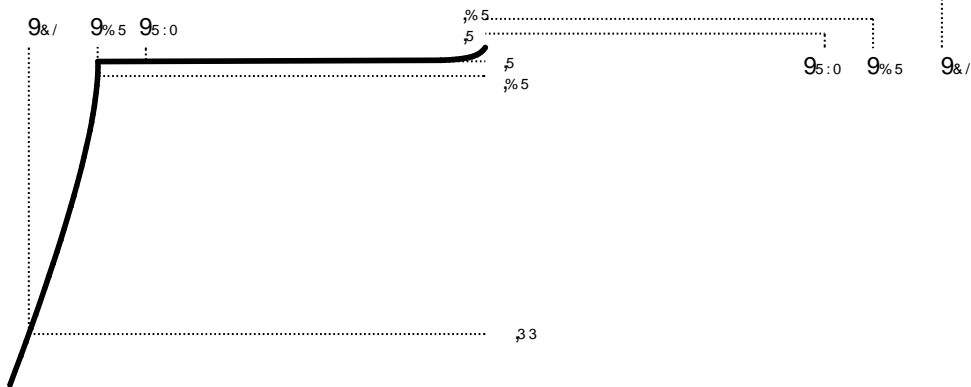

±30kV contact, ±30kV air
24A (tp=8/20µs)

Switches / Buttons
Test Equipment/Instrumentation

5HYHUVH VWDQG RII YROWDJH
5HYHUVH OHDNDJH FXUUHQW
5HYHUVH EUHDNGRZQ YROWDJH
&ODQSLQJ YROWDJH
3HDN SXOVH FXUUHQW