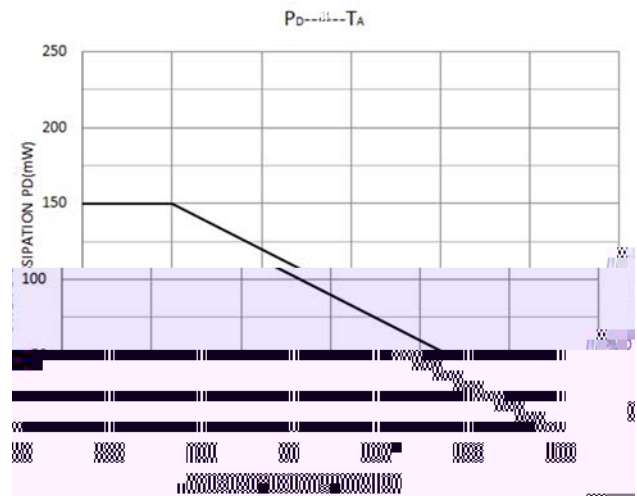

DTA114TE

RoHS
COMPLIANT

Characteristics

Static Characteristic

DTA114TE

RoHS

COMPLIANT

Outline Dimensions