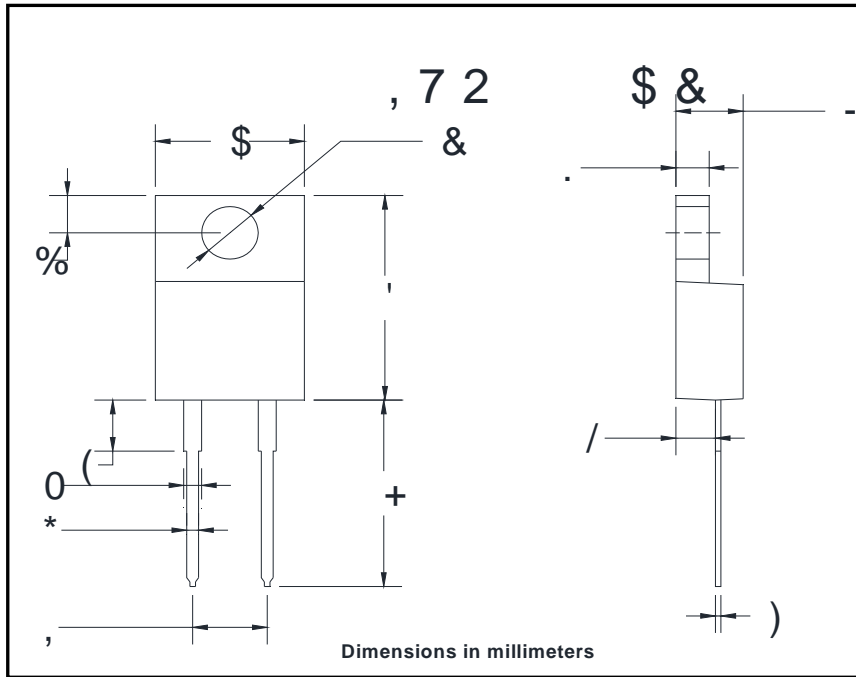

MUR560F

Outline Dimensions

ITO-220AC		
'LP	0LQ	0D
$		
%		
&		
'		
(		
)		
*		
+		
,		
-		
.		
/		
0